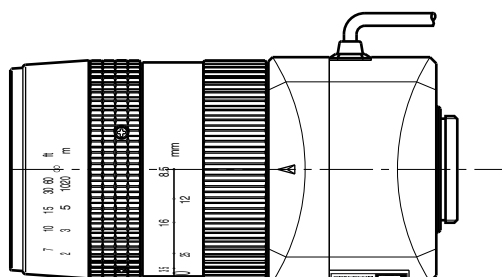

HZ8585DC

【SPECIFICATIONS】 10X Vari Zoom Lens

Image Size : $\textcircled{1/2}$ $\textcircled{1/3}$ $\textcircled{1/4}$

Focal Length :	8.5 ~ 85mm	Optical Back Focal Distance :	15.56mm (In Air)
Maximum Relative Aperture :	1:1.6	Flange Back :	17.526mm
Iris :	F1.6 ~ Approx 360 (With ND Spot Filter)	Operation :	Focus : Manual Zoom : Manual Iris : IG(Auto Close System)
Zoom Ratio :	10X	Operating Temperature :	-10 ~ +50
Angle of View :	41.3 x 31.5 deg. at 8.5mm 4.3 x 3.2 deg. at 85mm	Mount :	C-Mount (Adjustable Lens Position)
Image Size :	6.4 x 4.8mm (8mm)	Filter Size :	46mm P0.75
Minimum Object Distance :	1.2m (From Front Vertex)	Size, Weight :	52 x 102.5mm, Approx 200 g

【COMPOSITION】

- Lens 1
- Lens Cap 1
- Dust Cap 1

【DIMENSIONS】

Unit:mm

【CIRCUIT DIAGRAM】