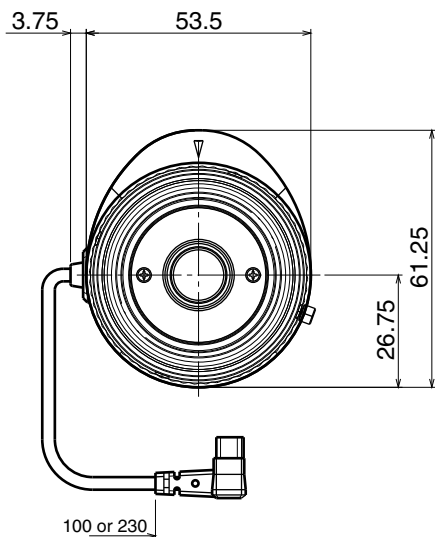

HZ8585DC

【SPECIFICATIONS】 10X Vari Zoom Lens

Image Size : $\textcircled{1/2}$ $\textcircled{1/3}$ $\textcircled{1/4}$

Focal Length :	8.5 ~ 85mm	Optical Back Focal Distance :	15.56mm (In Air)
Maximum Relative Aperture :	1:1.6	Flange Back :	17.526mm
Iris :	F1.6 ~ Approx 360 (With ND Spot Filter)	Operation :	Focus : Manual Zoom : Manual Iris : IG(Auto Close System)
Zoom Ratio :	10X	Operating Temperature :	-10 ~ +50
Angle of View :	41.3 x 31.5 deg. at 8.5mm 4.3 x 3.2 deg. at 85mm	Mount :	C-Mount (Adjustable Lens Position)
Image Size :	6.4 x 4.8mm (8mm)	Filter Size :	46mm P0.75
Minimum Object Distance :	1.2m (From Front Vertex)	Size, Weight :	52 x 102.5mm, Approx 200 g

【COMPOSITION】

- Lens 1
- Lens Cap 1
- Dust Cap 1

【DIMENSIONS】

Unit:mm

【CIRCUIT DIAGRAM】