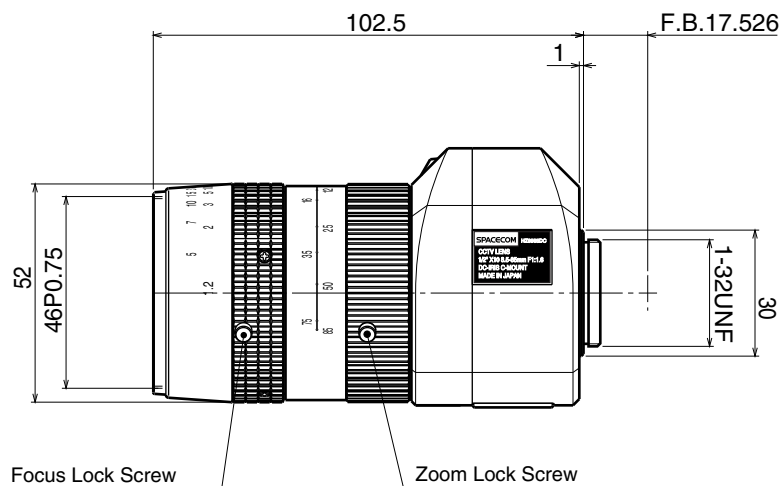

HZ8585DC

【SPECIFICATIONS】 10X Vari Zoom Lens

Image Size : $\textcircled{1/2}$ $\textcircled{1/3}$ $\textcircled{1/4}$

Focal Length :	8.5 ~ 85mm	Optical Back Focal Distance :	15.56mm (In Air)
Maximum Relative Aperture :	1:1.6	Flange Back :	17.526mm
Iris :	F1.6 ~ Approx 360 (With ND Spot Filter)	Operation :	Focus : Manual Zoom : Manual Iris : IG(Auto Close System)
Zoom Ratio :	10X	Operating Temperature :	-10 ~ +50
Angle of View :	41.3 x 31.5 deg. at 8.5mm 4.3 x 3.2 deg. at 85mm	Mount :	C-Mount (Adjustable Lens Position)
Image Size :	6.4 x 4.8mm (8mm)	Filter Size :	46mm P0.75
Minimum Object Distance :	1.2m (From Front Vertex)	Size, Weight :	52 x 102.5mm, Approx 200 g

【COMPOSITION】

- Lens 1
- Lens Cap 1
- Dust Cap 1

【DIMENSIONS】

Unit:mm

【CIRCUIT DIAGRAM】