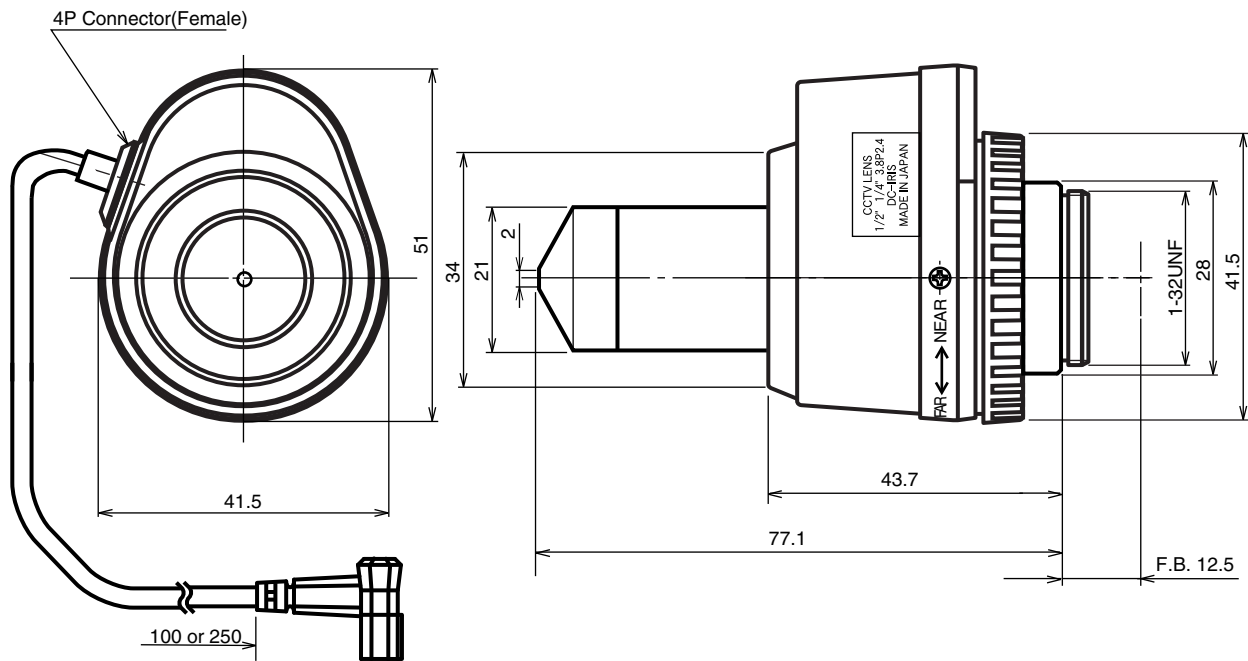

TP3.8DC

【SPECIFICATIONS】

Image Size : $\frac{1}{3}$ $\frac{1}{4}$

Focal Length :	3.8mm	Flange Back :	17.526mm
Maximum Relative Aperture :	1:2.4	Operation :	Focus : Manual Iris : IG(Auto Close System)
Iris :	F2.4 ~ Approx.360 (With ND Spot Filter)	Operating Temperature :	-10 ~ +50
Angle of View :	53.5 × 43.1 deg	Mount :	CS-Mount (Adjustable Lens Position)
Image Size :	4.8 × 3.6mm (6mm)	Size :	21 × 51 × 41.5mm
Maximum Object Distance :	1.0m (From Front Vertex)	Weight :	Approx. 75g
Optical Back Focal Distance :	10.41mm (In Air)		

【COMPOSITION】

- Lens 1
- Lens Cap 1
- Dust Cap 1

【DIMENSIONS】

Unit:mm

【CIRCUIT DIAGRAM】