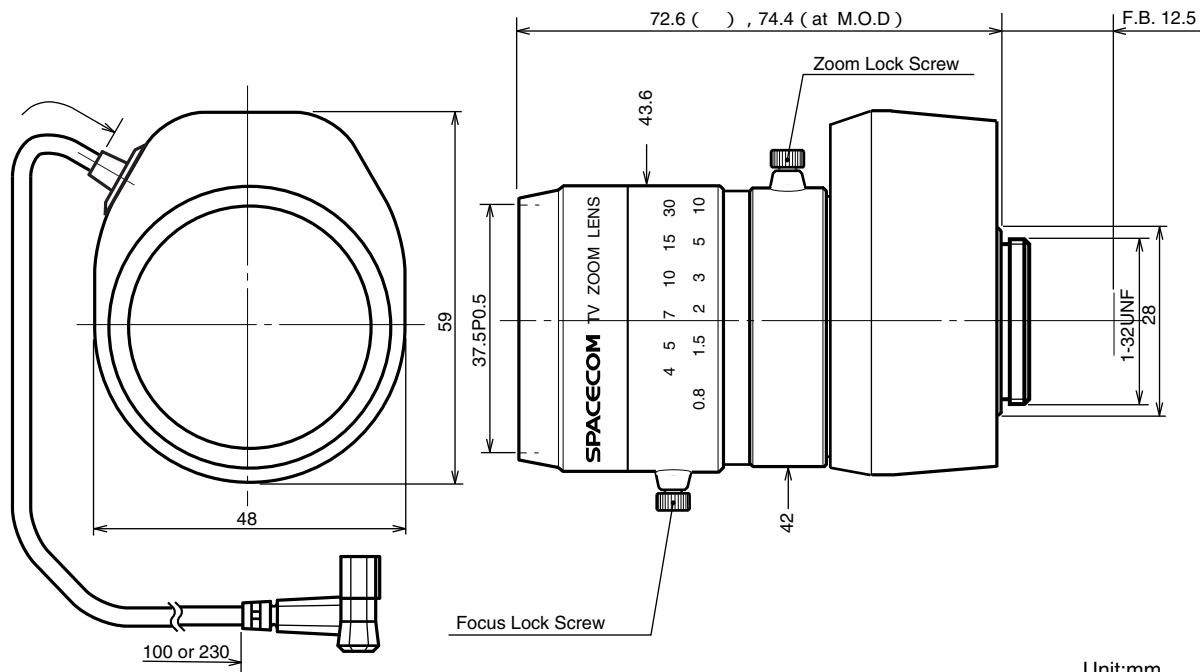

TZ6539DC

【SPECIFICATIONS】 6X Vari Zoom Lens

Image Size : $\frac{1}{3}$ $\frac{1}{4}$

Focal Length :	6.5 ~ 39mm	Optical Back Focal Distance :	11.85mm (In Air)
Maximum Relative Aperture :	1:1.4	Flange Back :	12.5mm
Iris :	F1.4 ~ Approx 360 (With ND Spot Filter)	Operation :	Focus : Manual Zoom : Manual Iris : IG(Auto Close System)
Zoom Ratio :	6X	Operating Temperature :	-10 ~ +50
Angle of View :	40.5 × 31.0 deg. at 6.5mm 7.0 × 5.3 deg. at 39mm	Mount :	CS-Mount (Adjustable Lens Position)
Image Size :	4.8 × 3.6mm (6mm)	Filter Size :	37.5mm P0.5
Minimum Object Distance :	0.8m (From Front Vertex)	Size, Weight :	42 × 48 × 64mm, Approx 93 g

【COMPOSITION】

- Lens 1
- Lens Cap 1
- Dust Cap 1

【DIMENSIONS】

【CIRCUIT DIAGRAM】