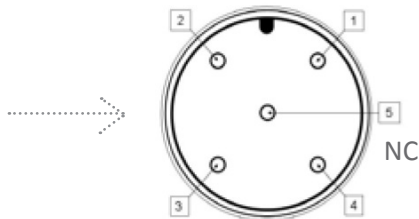

10 ft. flying leads come standard on all products.
Light features built-in constant current driver.
No expensive controller required.

Active Area	Dimensions
1 in x 65 in 25.4mm x 1651mm	66.81in x 1.13in x 1.25in 1696mm x 28.58mm x 31.75mm

ORDERING INFORMATION:

• L F L 2 x 1 1 - - 2 4 -

W	White 5500k	*BLANK	10 ft. Flying Leads
R	Red 630nm	T	M12 Quick Disconnect
G	Green 530nm	ILD	In Line Dimmer
B	Blue 455 nm	ILS	In Line Strobe (customer provide trigger info)
IRL	Infrared 880nm		
UVL	(long) 395nm		
UVS	(short) 365nm		

MetaLight™ Linear Front Light Model#: LFL2X11

Wiring Diagram

M12 Connector

PIN #	Function
1	+24VDC
2	0-10VDC Intensity Control
3	Ground
4	Signal Ground

Flying Leads	Function
RED	+24VDC
BLACK	Ground
WHITE	+24VDC
GREEN	Ground

24 AWG 4 WIRES CABLE X 1

When not using intensity control, connect 0-10V control line to +24 (Max Intensity Control = 25V) and intensity control ground to ground

Drawing/Diagram

Technical drawing showing top, side, and end views of the LFL2X11 linear front light. Dimensions are provided in inches and millimeters. Key dimensions include: top view (width 12.00 [304.8], height 2.72 [69.1], pin spacing 2.20 [56], 4.18 [106.2], 3.63 [92.2], 7.63 [193.8], 1.36 [34.5], 1.25 [31.8], 0.73 [18.6]), side view (height 1.86 [47.2], 2.04 [51.9]), and end view (width 1.00 [25.4]). A note indicates '1/4-20 THREADED INSERT (4) PLACES' and 'ELECTRICAL CABLE, 10 FT. LG (4) CONDUCTOR, 22 AWG WITH FLYING LEADWIRE ENDS'.