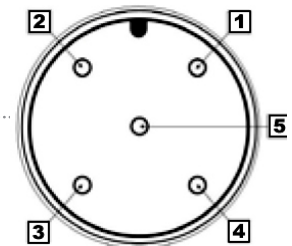

M12 Connector

PIN #	Function
1	+24VDC
3	Ground

ORDERING INFORMATION:

• MB-CDT206	-	☐	-	24	-	☐	
W		|					
R	White 6000k					*BLANK	10 ft. Flying Leads
G	Red 630nm					T	M12 Quick Disconnect
B	Green 530nm					ILD	In Line Dimmer
IRN	Blue 470 nm					ILS	In Line Strobe (customer provide trigger info)
UVL	Infrared 850nm						
UVS	(long) 395nm						
	(short) 365nm