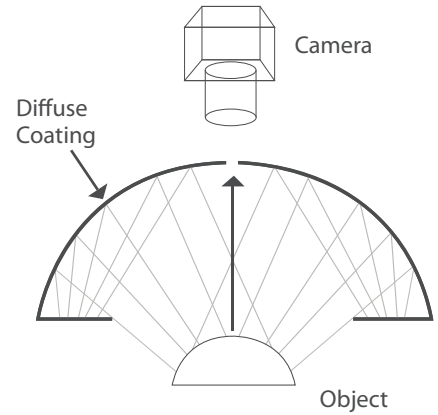

MetaBright™ High Power Diffuse Dome Light Model#: MB-DL406