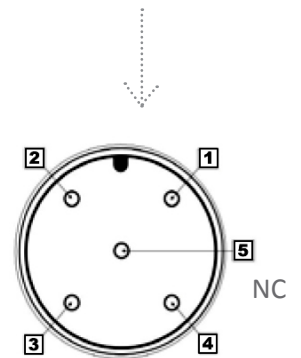

## MetaBright™ High Power Diffuse Dome Light

Model#: MB-DL406

- Size: 7" I.D./10" O.D.
- Patent-pending LED heat management for consistent performance
- High intensity and uniform, non-directional illumination across entire lighting hemisphere for area scan
- Ideal for highly reflective surfaces and textured or topographic objects
- Provides cloudy day illumination, minimizing shadows and glare
- Enclosed workspace blocks interference of ambient light
- Optical grade reflector coating reflects 99.9% of light for optimum diffused output
- Strobe & dimming options
- Mounting: Comes with mounting studs

### Wiring Diagram

Flying Leads	Function
RED	+24VDC
WHITE	0~10V
BLACK	Ground
GREEN	Signal Ground

24 AWG 4 WIRES CABLE X 1  
When not using intensity control, connect 0-10V control line to +24 (Max Intensity Control = 25V) and intensity control ground to ground

### M12 Connector

PIN #	Function
1	+24VDC
2	0-10VDC Intensity Control
3	Ground
4	Signal Ground

### Active Area Dimensions Camera Aperture

Active Area	Dimensions	Camera Aperture
7" I.D. 177.8mm	5.16in x 11.62in 131.1mm x 295.3mm	1in 25.4mm