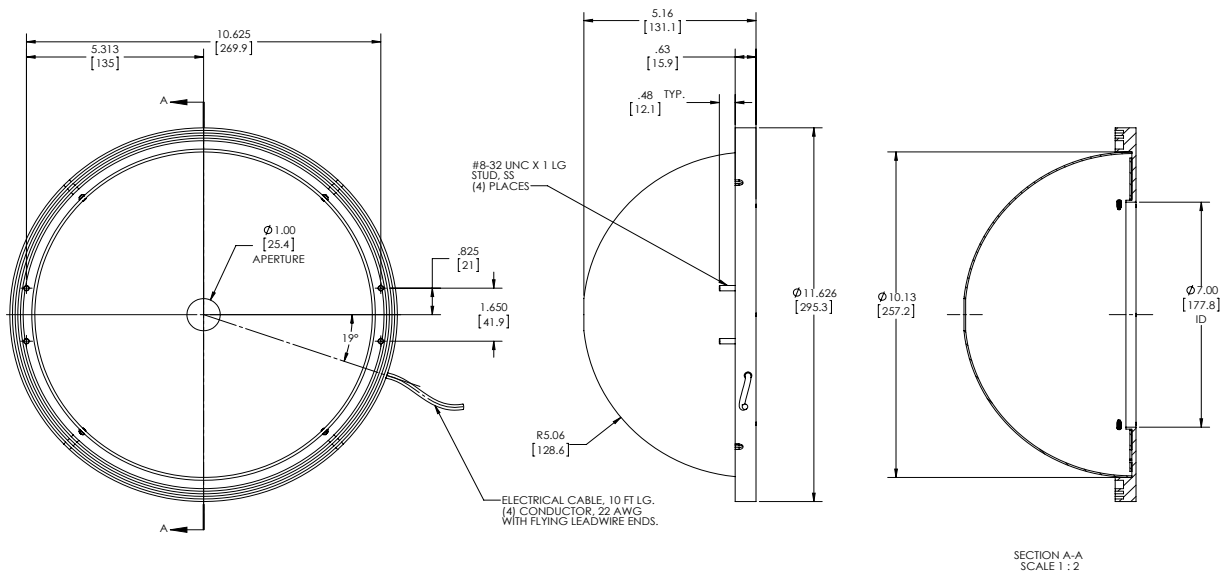

Drawing

REVISIONS				
ZONE	REV.	DESCRIPTION	DATE	APPROVED
	B	REDRAWN IN SOLIDWORKS, KIW	5/10/2012	

SECTION A-A
SCALE 1:2

UNLESS OTHERWISE SPECIFIED:	NAME	DATE	METAPHASE TECHNOLOGIES, INC.
DIMENSIONS ARE IN INCHES	DRAWN	5/10/2012	TITLE:
TOLERANCES:	KIW		DOME LIGHT, 7 INCH, ID
FRACTIONAL & MIXED ANGULAR	CHECKED		SIZE (DWG. NO.)
THREE PLACE DECIMAL	ENG APPE		C DL406
	MFG APPE		SCALE: NTS
	QA		SHEET 1 OF 1
	CO-WORKS		REV B
APPLICATION	USED ON	DID NOT SCALE DRAWING