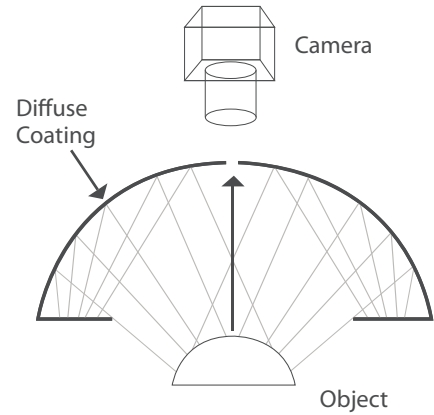

MetaBright™ High Power Diffuse Dome Light

Model#: MB-DL906

Drawing

REVISIONS				
ZONE	REV.	DESCRIPTION	DATE	APPROVED
	F	DRAWING NUMBER WAS DL660, KW	1/25/2011	
	G	ADDED PART NO. AND MOVED DWG NO., KW	2/10/2011	
	H	2.10 DIA. WAS 1.80 DIA., KW	2/24/2011	
	J		7/24/2011	
	K	ADDED CLEAR ACRYLIC COVER AND SPACERS, KW	12/27/2011