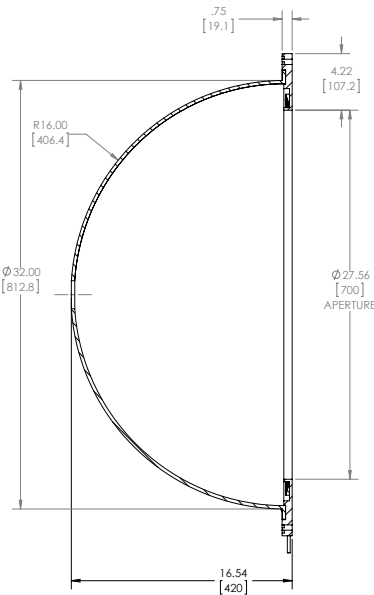

### Active Area Dimensions Camera Aperture

27.5" I.D.	16.54in x 36in	2.10in
698mm I.D.	420mm x 914mm	53.3mm

### ORDERING INFORMATION:

• MB-DL906 -  - 24 -

<b>W</b>	White 6000k	<b>*BLANK</b>	10 ft. Flying Leads
<b>R</b>	Red 630nm	<b>T</b>	M12 Quick Disconnect
<b>G</b>	Green 530nm	<b>ILD</b>	In Line Dimmer
<b>B</b>	Blue 455 nm	<b>ILS</b>	In Line Strobe (customer provide trigger info)
<b>IRN</b>	Infrared 850nm	<b>LL</b>	Long Focal Lens
<b>RGB</b>	625/530/455nm		

### Drawing

REVISIONS				
ZONE	REV.	DESCRIPTION	DATE	APPROVED
	F	DRAWING NUMBER WAS DL660, KW	1/25/2011	
	G	ADDED PART NO. AND MOVED DWG NO., KW	2/10/2011	
	H	2.10 DIA. WAS 1.80 DIA., KW	2/24/2011	
	J		7/24/2011	
	K	ADDED CLEAR ACRYLIC COVER AND SPACERS, KW	12/27/2011	

**NOTES:** UNLESS OTHERWISE SPECIFIED

- SUPPLIED: 30 FT.(914 CM) ELECTRICAL CABLE WITH FLYING LEADWIRES.

UNLESS OTHERWISE SPECIFIED:		NAME	DATE	METAPHASE TECHNOLOGIES, INC. TITLE: DOME LIGHT, 27.5 INCH (698.5) ID 32 INCH (812.8) OD SALES DWG
DIMENSIONS ARE IN INCHES	DRAWN	KW	7-26-11	
FRACTIONS: 1/8, 1/4, 3/8, 1/2, 5/8, 3/4, 7/8	CHECKED			
ANGLES: MATCH #	ENG APPR.			
TWO PLACE DECIMAL #	MFG APPR.			
THREE PLACE DECIMAL #				
INTERPRET GEOMETRIC TOLERANCING PER:	G.A.			
MATERIAL:	DRAWING NO.			
FINISH:	DL906			
	SIZE	PART NO.	REV	
	C	MB-DL906	K	