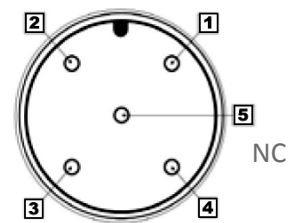

M12 Connector

PIN #	Function
1	+24VDC
2	0-10VDC Intensity Control
3	Ground
4	Signal Ground

ORDERING INFORMATION:

• MB-DL906 - ☐ - 24 - ☐

W	White 6000k	*BLANK	10 ft. Flying Leads
R	Red 630nm	T	M12 Quick Disconnect
G	Green 530nm	ILD	In Line Dimmer
B	Blue 455 nm	ILS	In Line Strobe (customer provide trigger info)
IRN	Infrared 850nm	LL	Long Focal Lens
RGB	625/530/455nm