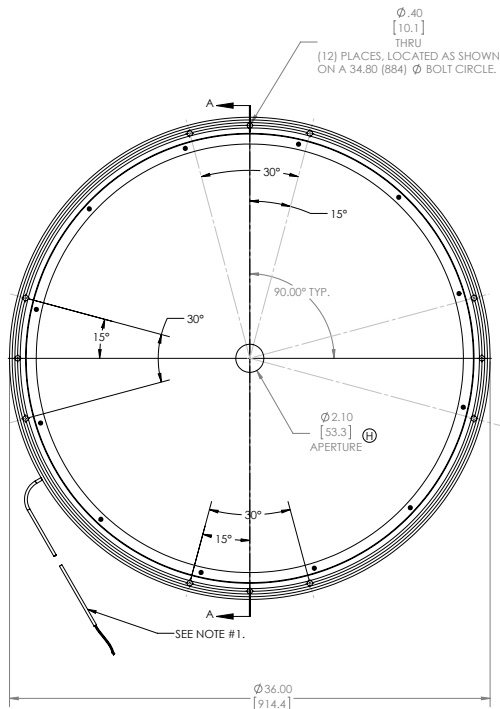

### Active Area Dimensions Camera Aperture

27.5" I.D.	16.54in x 36in	2.10in
698mm I.D.	420mm x 914mm	53.3mm

### ORDERING INFORMATION:

• MB-DL906 -  - 24 -

<b>W</b>	White 6000k	<b>*BLANK</b>	10 ft. Flying Leads
<b>R</b>	Red 630nm	<b>T</b>	M12 Quick Disconnect
<b>G</b>	Green 530nm	<b>ILD</b>	In Line Dimmer
<b>B</b>	Blue 455 nm	<b>ILS</b>	In Line Strobe (customer provide trigger info)
<b>IRN</b>	Infrared 850nm	<b>LL</b>	Long Focal Lens
<b>RGB</b>	625/530/455nm		

### Drawing

REVISIONS				
ZONE	REV.	DESCRIPTION	DATE	APPROVED
	F	DRAWING NUMBER WAS DL660, KW	1/25/2011	
	G	ADDED PART NO. AND MOVED DWG NO., KW	2/10/2011	
	H	2.10 DIA. WAS 1.80 DIA., KW	2/24/2011	
	J		7/24/2011	
	K	ADDED CLEAR ACRYLIC COVER AND SPACERS, KW	12/27/2011	

**NOTES:** UNLESS OTHERWISE SPECIFIED

- SUPPLIED: 30 FT.(914 CM) ELECTRICAL CABLE WITH FLYING LEADWIRES.

UNLESS OTHERWISE SPECIFIED:		NAME	DATE	METAPHASE TECHNOLOGIES, INC. TITLE: DOME LIGHT, 27.5 INCH (698.5) ID 32 INCH (812.8) OD SALES DWG
DIMENSIONS ARE IN INCHES	DRAWN	KW	7-26-11	
FRACTIONS: 1/8, 1/4, 3/8, 1/2, 5/8, 3/4, 7/8	CHECKED			
ANGLES: MATCH #	ENG APPR.			
TWO PLACE DECIMAL #	MFG APPR.			
THREE PLACE DECIMAL #				
INTERPRET GEOMETRIC TOLERANCING PER:	G.A.			
MATERIAL:	DRAWING NO.			
FINISH:	DL906			
	SIZE	PART NO.	REV	
	C	MB-DL906	K	