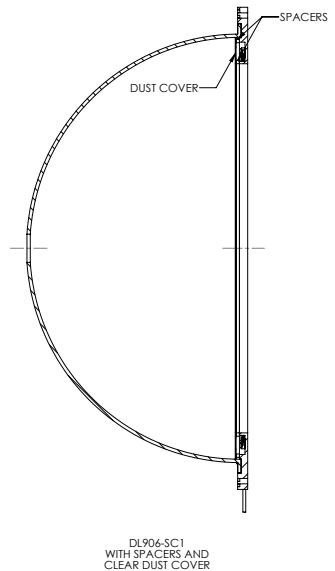

### Active Area Dimensions Camera Aperture

27.5" I.D.	16.54in x 36in	2.10in
698mm I.D.	420mm x 914mm	53.3mm

### M12 Connector

PIN #	Function
1	+24VDC
2	0-10VDC Intensity Control
3	Ground
4	Signal Ground

### ORDERING INFORMATION:

• MB-DL906 -  - 24 -

<b>W</b>	White 6000k	<b>*BLANK</b>	10 ft. Flying Leads
<b>R</b>	Red 630nm	<b>T</b>	M12 Quick Disconnect
<b>G</b>	Green 530nm	<b>ILD</b>	In Line Dimmer
<b>B</b>	Blue 455 nm	<b>ILS</b>	In Line Strobe (customer provide trigger info)
<b>IRN</b>	Infrared 850nm	<b>LL</b>	Long Focal Lens
<b>RGB</b>	625/530/455nm		

**NOTES:** UNLESS OTHERWISE SPECIFIED

- SUPPLIED: 30 FT.(914 CM) ELECTRICAL CABLE WITH FLYING LEADWIRES.

UNLESS OTHERWISE SPECIFIED:		NAME	DATE	METAPHASE TECHNOLOGIES, INC. TITLE: DOME LIGHT, 27.5 INCH (698.5) ID 32 INCH (812.8) OD SALES DWG
DIMENSIONS ARE IN INCHES	DRAWN	KW	7-26-11	
FRACTIONS: 1/8, 1/4, 3/8, 1/2, 5/8, 3/4, 7/8	CHECKED			
ANGLES: MATCH #	ENG APPR.			
TWO PLACE DECIMAL #	MFG APPR.			
THREE PLACE DECIMAL #				
INTERPRET GEOMETRIC TOLERANCING PER:	G.A.			
MATERIAL:	DRAWING NO.			
FINISH:	DL906			
	SIZE	PART NO.	REV	
	C	MB-DL906	K	