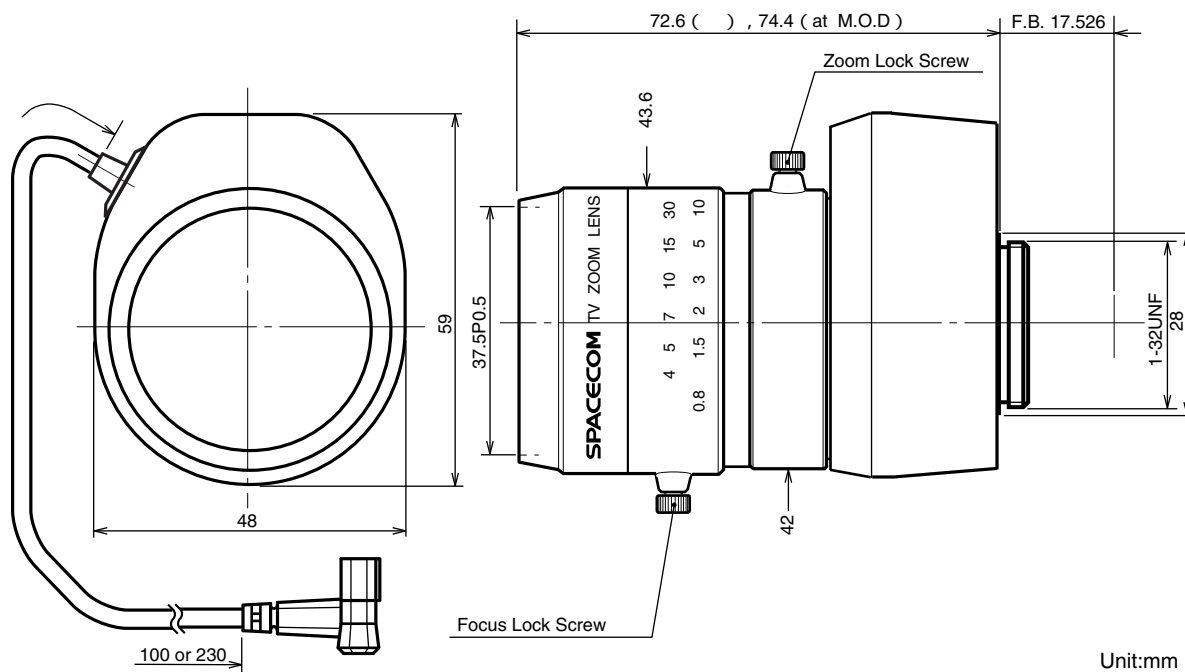

HZ8551DC

【SPECIFICATIONS】 6X Vari Zoom Lens

Image Size : $\text{\textcircled{1/2}}$ $\text{\textcircled{1/3}}$ $\text{\textcircled{1/4}}$

Focal Length :	8.5 ~ 51mm	Optical Back Focal Distance :	15.89mm (In Air)
Maximum Relative Aperture :	1:1.6	Flange Back :	17.526mm
Iris :	F1.6 ~ Approx 360 (With ND Spot Filter)	Operation :	Focus : Manual Zoom : Manual Iris : IG(Auto Close System)
Zoom Ratio :	6X	Operating Temperature :	-10 ~ +50
Angle of View :	41.3 × 31.5 deg. at 8.5mm 7.2 × 5.4 deg. at 51mm	Mount :	C-Mount (Adjustable Lens Position)
Image Size :	6.4 × 4.8mm (8mm)	Filter Size :	37.5mm P0.5
Minimum Object Distance :	0.8m (From Front Vertex)	Size, Weight :	43.6 × 59 × 72.6mm, Approx .130 g

【COMPOSITION】

- Lens 1
- Lens Cap 1
- Dust Cap 1

【DIMENSIONS】

【CIRCUIT DIAGRAM】