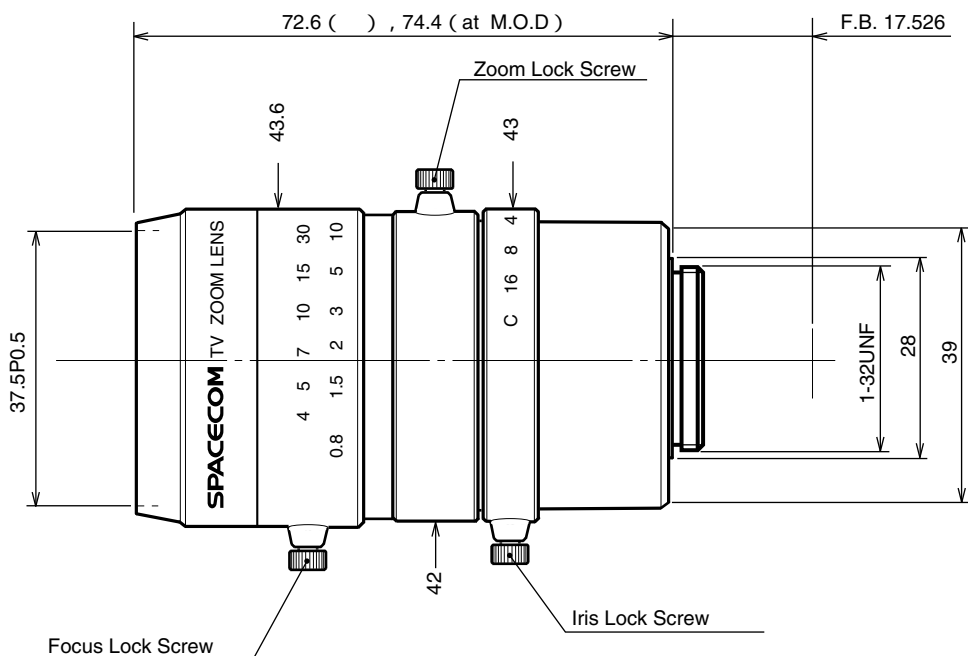

HZ8551M

【SPECIFICATIONS】 6X Vari Zoom Lens

Image Size : $\frac{1}{2}$ $\frac{1}{3}$ $\frac{1}{4}$

Focal Length :	8.5 ~ 51mm	Flange Back :	17.526mm
Maximum Relative Aperture :	1:1.6	Operation :	Focus : Manual Zoom : Manual Iris : Manual
Iris :	F1.6 ~ Close	Operating Temperature :	-10 ~ +50
Zoom Ratio :	6X	Mount :	C-Mount
Angle of View :	41.3 x 31.5 deg. at 8.5mm 7.2 x 5.4 deg. at 51mm	Filter Size :	37.5mm P0.5
Image Size :	6.4 x 4.8mm (8mm)	Size :	43.6 x 72.6mm
Minimum Object Distance :	0.8m (From Front Vertex)	Weight :	Approx .120 g
Optical Back Focal Distance :	15.89mm(In Air)		

【COMPOSITION】

- Lens 1
- Lens Cap 1
- Dust Cap 1

【DIMENSIONS】

Unit:mm