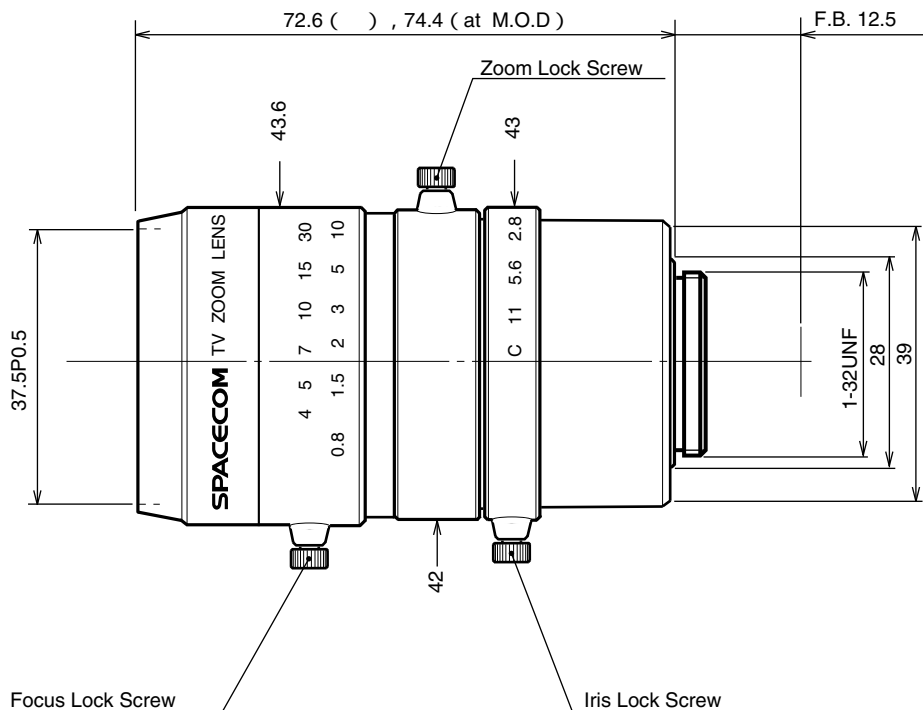

# TZ6539M

**【SPECIFICATIONS】** 6X Vari Zoom Lens

Image Size :  $\frac{1}{3}$   $\frac{1}{4}$

|                               |   |                         |  |
|-------------------------------|---|-------------------------|--|
| Focal Length :                | 6.5 ~ 39mm  | Flange Back :           | 12.5mm   |
| Maximum Relative Aperture :   | 1:1.4   | Operation :             | Focus : Manual<br>Zoom : Manual<br>Iris : Manual |
| Iris :                        | F1.4 ~ Close  | Operating Temperature : | -10 ~ +50  |
| Zoom Ratio :                  | 6X  | Mount :                 | CS-Mount   |
| Angle of View :               | 40.5 x 31.0 deg. at 6.5mm<br>7.0 x 5.3 deg. at 39mm | Filter Size :           | 37.5mm P0.5                                      |
| Image Size :                  | 4.8 x 3.6mm ( 6mm )                                 | Size :                  | 43.6 x 72.6mm                                    |
| Minimum Object Distance :     | 0.8m ( From Front Vertex )                          | Weight :                | Approx .120 g                                    |
| Optical Back Focal Distance : | 11.85mm(In Air)                                     |                         |  |

**【COMPOSITION】**

- Lens . . . . . 1
- Lens Cap . . . . . 1
- Dust Cap . . . . . 1

**【DIMENSIONS】**

Unit:mm