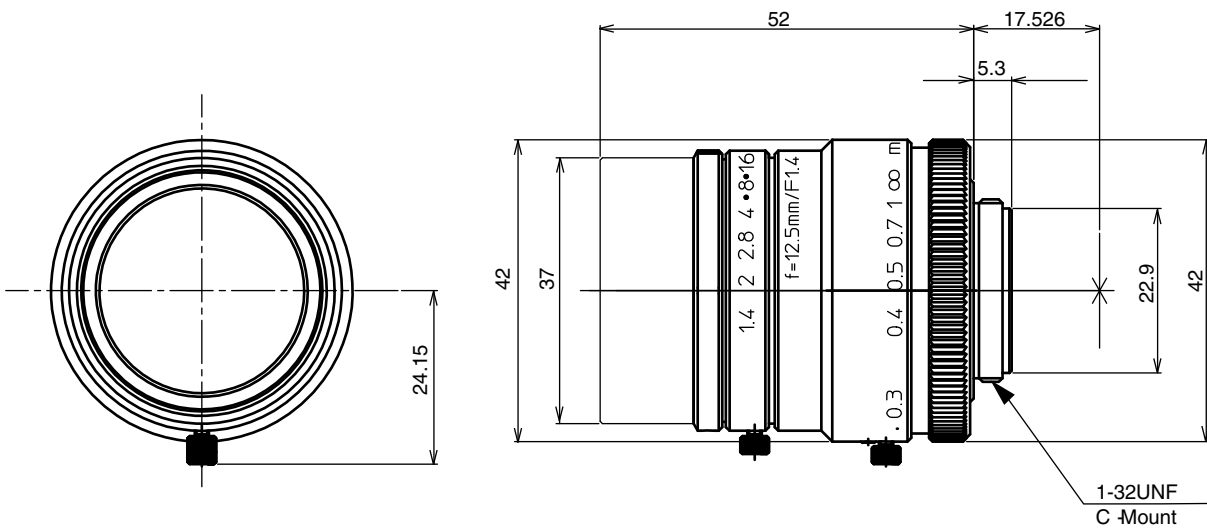

# VHF12.5MK

**【SPECIFICATIONS】** 3.1Megapixel-Lens

Image Size : 1

Focal Length :	12.5mm	Optical Back Focal Distance :	12.6mm ( In Air )
Maximum Relative Aperture :	1:1.4	Flange Back :	17.526mm
Iris :	F1.4 ~ 16	Operation :	Focus : Manual Iris : Manual
Angle of View :	55.6 × 42.5 deg	Operating Temperature :	-10 ~ +50
Image Size :	12.8 × 9.6mm ( 16mm )	Mount :	C-Mount
Minimum Object Distance :	0.3mm ( From Front Vertex )	Filter Size :	35.5mm P0.5
Resolution :	5 μ m ( at center ) 6.25 μ m ( at corner )	Size :	42 × 52mm
Distorsion :	-1.58%	Weight :	Approx. 150g

**【COMPOSITION】**

- Lens . . . . . 1
- Lens Cap . . . . . 1
- Dust Cap . . . . . 1

**【DIMENSIONS】**

Unit:mm