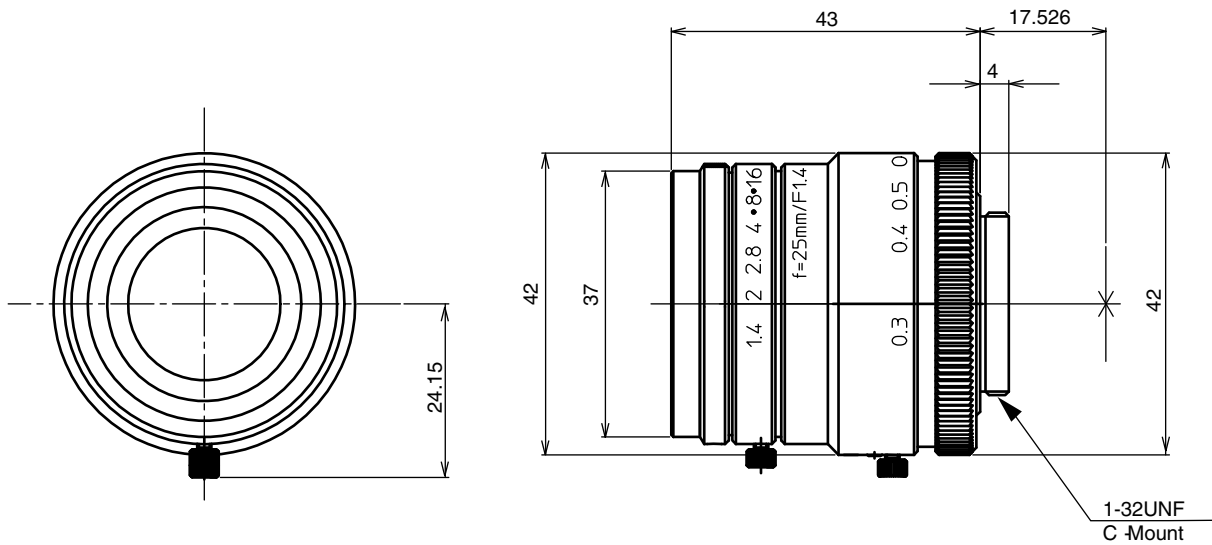

VHF25MK

【SPECIFICATIONS】 3.1Megapixel-Lens

Image Size : 1

Focal Length :	25mm	Optical Back Focal Distance :	16.5mm (In Air)
Maximum Relative Aperture :	1:1.4	Flange Back :	17.526mm
Iris :	F1.4 ~ 16	Operation :	Focus : Manual Iris : Manual
Angle of View :	29.3 × 22.0 deg	Operating Temperature :	-10 ~ +50
Image Size :	12.8 × 9.6mm (16mm)	Mount :	C-Mount
Minimum Object Distance :	0.3mm (From Front Vertex)	Filter Size :	35.5mm P0.5
Resolution :	5 μ m (at center) 8 μ m (at corner)	Size :	42 × 43mm
Distorsion :	-1.0%	Weight :	Approx. 130g

【COMPOSITION】

- Lens 1
- Lens Cap 1
- Dust Cap 1

【DIMENSIONS】

Unit:mm