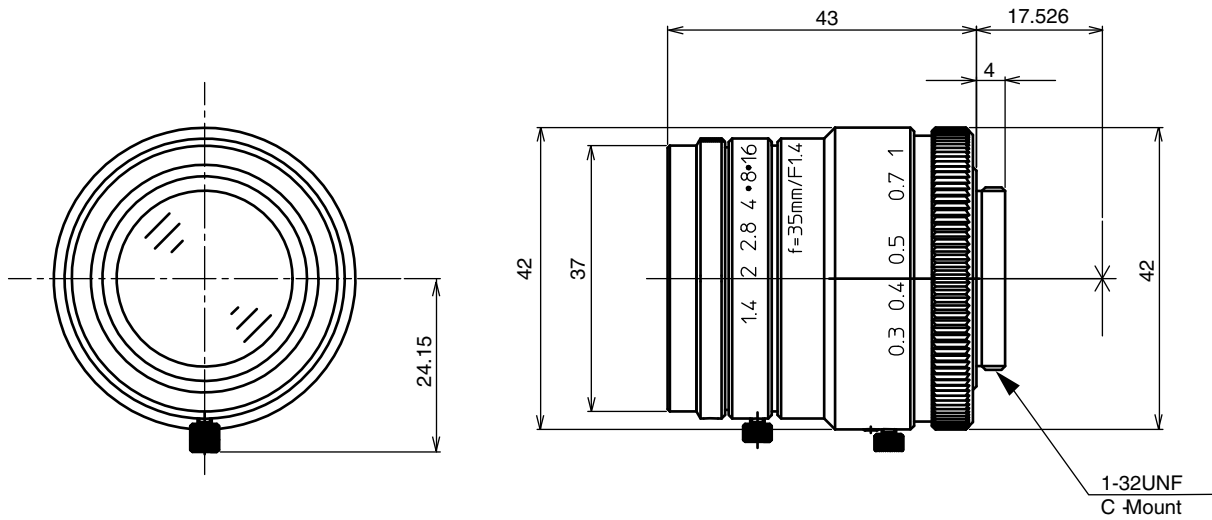

# VHF35MK

**【SPECIFICATIONS】** 3.1Megapixel-Lens

Image Size : 1

Focal Length :	35mm	Optical Back Focal Distance :	16.8mm ( In Air )
Maximum Relative Aperture :	1:1.4	Flange Back :	17.526mm
Iris :	F1.4 ~ 16	Operation :	Focus : Manual Iris : Manual
Angle of View :	20.9 × 15.8 deg	Operating Temperature :	-10 ~ +50
Image Size :	12.8 × 9.6mm ( 16mm )	Mount :	C-Mount
Minimum Object Distance :	0.3mm ( From Front Vertex )	Filter Size :	35.5mm P0.5
Resolution :	5 μ m ( at center ) 6.25 μ m ( at corner )	Size :	42 × 43mm
Distorsion :	-0.5%	Weight :	Approx. 130g

**【COMPOSITION】**

- Lens . . . . . 1
- Lens Cap . . . . . 1
- Dust Cap . . . . . 1

**【DIMENSIONS】**

Unit:mm