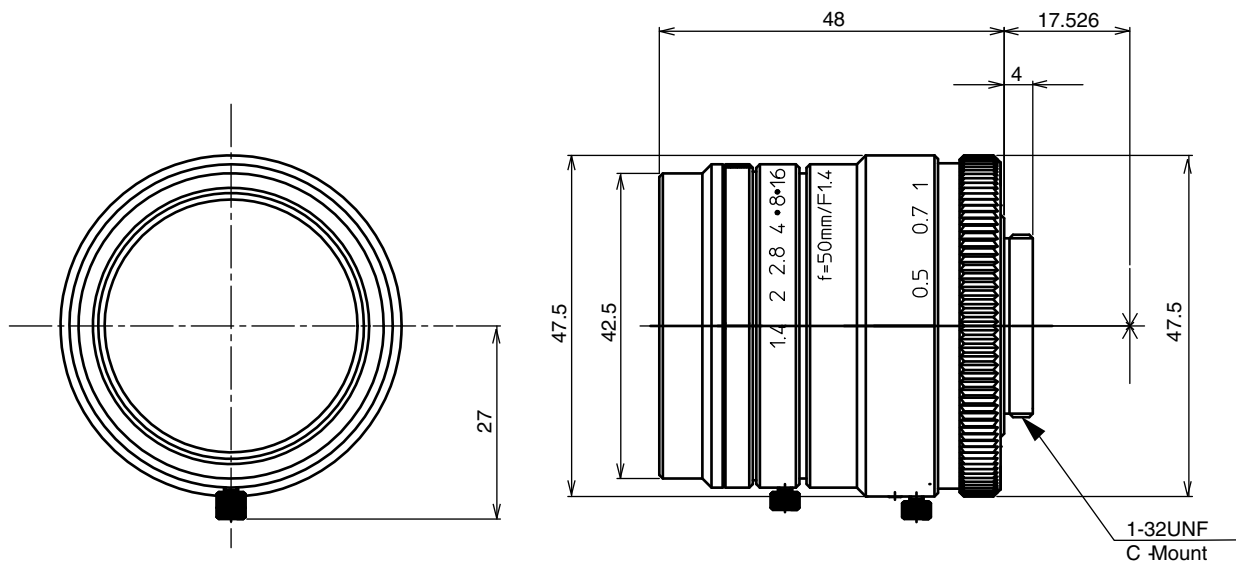

VHF50MK

【SPECIFICATIONS】 3.1Megapixel-Lens

Image Size : (1)

Focal Length :	50mm	Optical Back Focal Distance :	14.8mm (In Air)
Maximum Relative Aperture :	1:1.4	Flange Back :	17.526mm
Iris :	F1.4 ~ 16	Operation :	Focus : Manual Iris : Manual
Angle of View :	14.5 × 10.8 deg	Operating Temperature :	-10 ~ +50
Image Size :	12.8 × 9.6mm (16mm)	Mount :	C-Mount
Minimum Object Distance :	0.5mm (From Front Vertex)	Filter Size :	40.5mm P0.5
Resolution :	5 μ m (at center) 8 μ m (at corner)	Size :	47.5 × 48mm
Distorsion :	0.05%	Weight :	Approx. 200g

【COMPOSITION】

- Lens 1
- Lens Cap 1
- Dust Cap 1

【DIMENSIONS】

Unit:mm